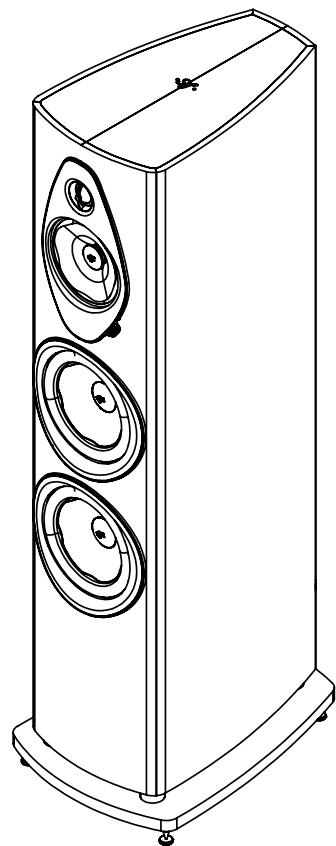

Sonus faber

ARTISAN OF SOUND

FLOORSTANDING LOUDSPEAKER

SONETTO VIII

DIMENSIONS (HxWxD)

1190x334x480 mm
46.8x13.2x18.9 in

WEIGHT

45 kg ea
99.21 lb ea