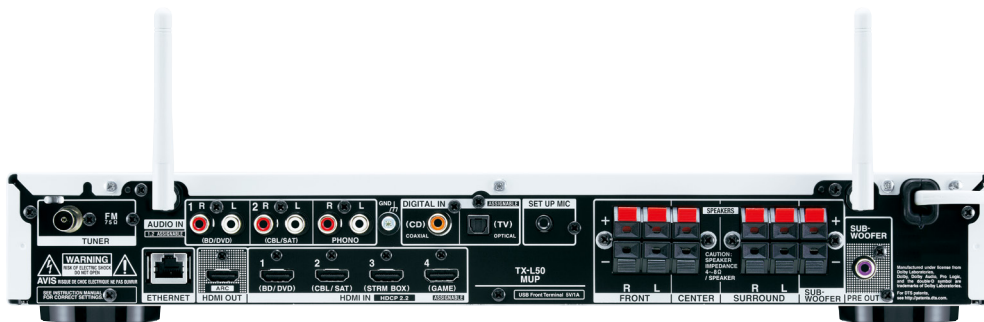

TX-L50 Rear View

Text on receiver may vary with region.