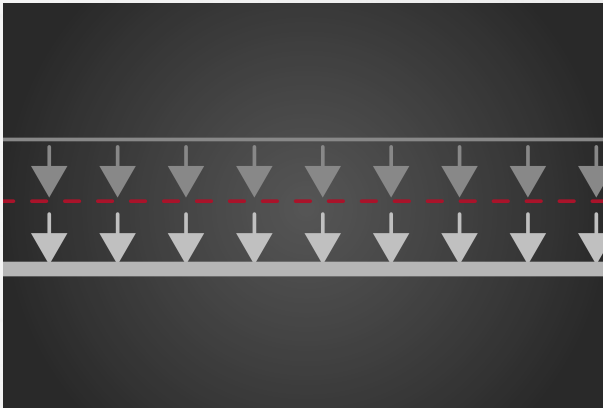

ADVANCED MEMBRANE TECHNOLOGY

Based on our experience with stiff, light and sound dead membranes in the R-series speakers, we have developed a new sandwich membrane, which combines the strength of Aero Space Grade Aluminum with the excellent inner damping properties of softer materials. The result is a 3-layer sandwich membrane with no sound of its own and very low distortion. Perfect for accurate music reproduction.